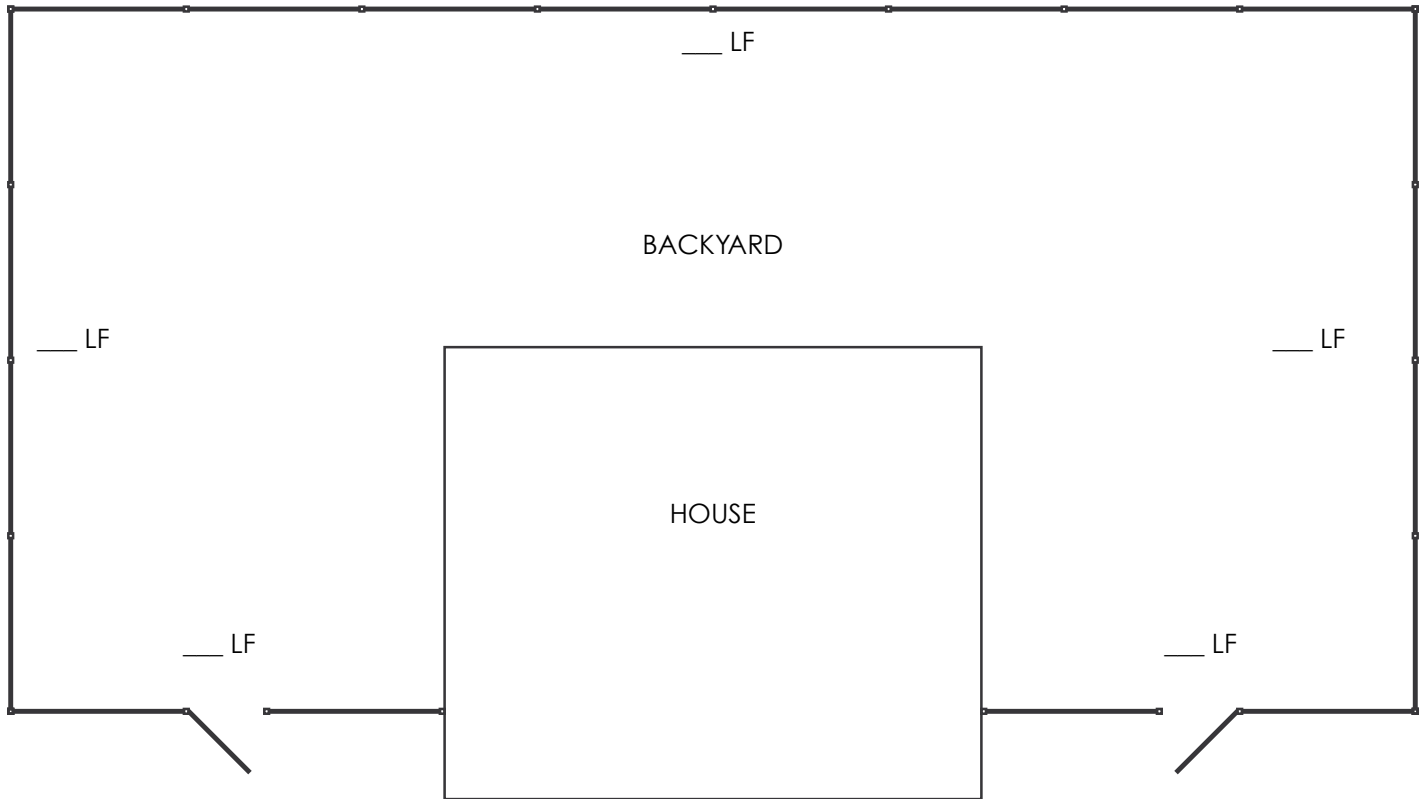

TYPICAL BACKYARD

RESIDENTIAL

ITEMS	QUANTITY	PRICE	TOTAL
Fence Panel			
Line Post			
Corner Post			
End Post			
Gate Post			
Walk Gate			
		TOTAL PRICE:	
		LF PRICE:	

PARKWAY

ITEMS	QUANTITY	PRICE	TOTAL
Fence Panel			
Line Post			
Corner Post			
End Post			
Gate Post			
Walk Gate			
		TOTAL PRICE:	
		LF PRICE: