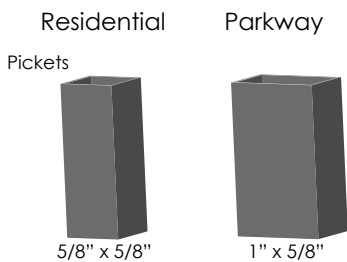

PICKETS COMPARISON

The Parkway Series is sleekly designed with a 1" wide rectangular picket to add the finishing touch and design detail to any outdoor space. The picket style presents clean lines, durability and unrivaled strength for a residential grade aluminum fence product. The Parkway Series is a cost effective way to add a whole new aesthetic to your home fence product.