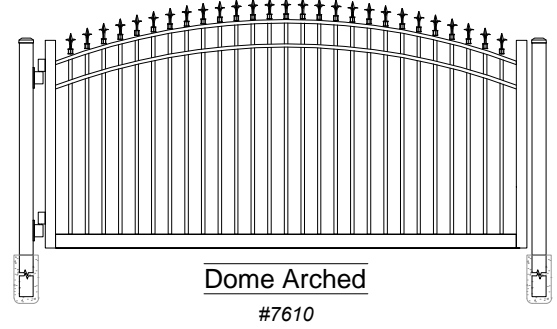

01 **Maine #7203 Single Swing Gate**
 Shown As Standard (Industrial Series) Scale: NTS

02 **iDeal Barrel Hinge**
 Custom To Fit Any Post Size Scale: NTS

Finials Single Swing Estate Gate
 Industrial

DRAWING NOTES:
 Don't Scale Drawings
 Please See Our Estate Gate Style Sheet For
 Other Options