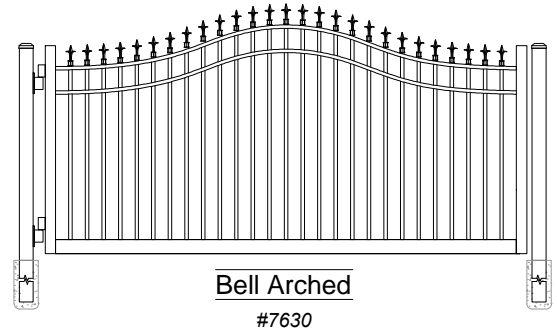

01 **Maine #7203 Single Swing Gate**
 Shown As Standard (Industrial Series) Scale: NTS

02 **iDeal Barrel Hinge**
 Custom To Fit Any Post Size Scale: NTS

Finials Single Swing Estate Gate
 Industrial

DRAWING NOTES:
 Don't Scale Drawings
 Please See Our Estate Gate Style Sheet For
 Other Options

Finials Series
 Single Swing
 Estate Gates

Approved By: iDeal Aluminum Quote #: _____
 Drawn By: JMixon Drawn Date: 16-Feb-17

3200 Parker Drive Phone: 386.736.1700
 St Augustine, FL 32084 Fax: 386.822.4956