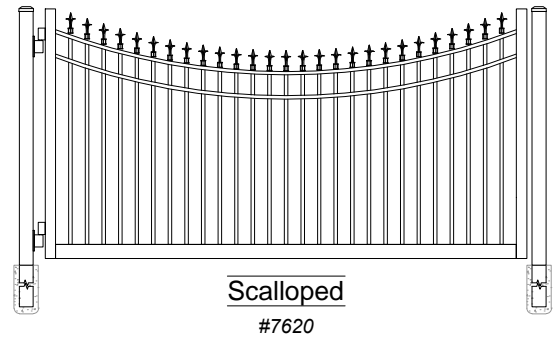

01 **Maine #7203 Single Swing Gate**
 Shown As Standard (Industrial Series) Scale: NTS

02 **iDeal Barrel Hinge**
 Custom To Fit Any Post Size Scale: NTS

Finials Single Swing Estate Gate
 Industrial

DRAWING NOTES:
 Don't Scale Drawings
 Please See Our Estate Gate Style Sheet For
 Other Options