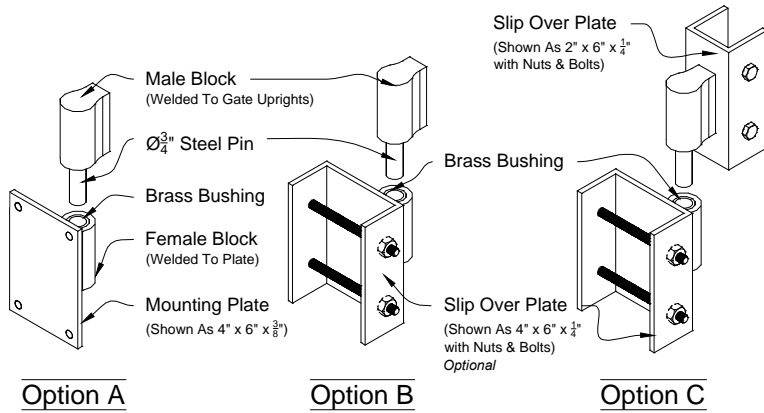

01 **Maine #7203 Single Swing Gate**
 Shown As Standard (Industrial Series) Scale: NTS

02 **iDeal Barrel Hinge**
 Custom To Fit Any Post Size Scale: NTS

Finials Single Swing Estate Gate
 Industrial

DRAWING NOTES:
 Don't Scale Drawings
 Please See Our Estate Gate Style Sheet For
 Other Options